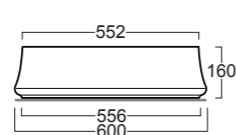

SH 05

kg 12,5

Sharp lavabo ovale d'appoggio cm 60 monoforo - predisposto 3 fori.

Sharp oval counter top wash basin cm 60 with single hole (pre-punched 3 holes).