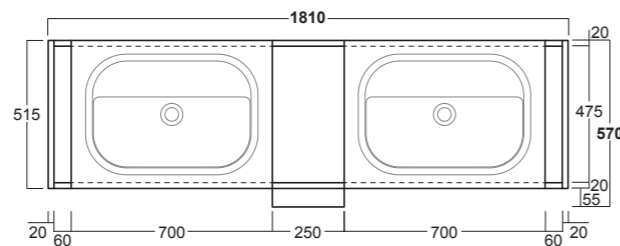

FM 2

kg 90

Struttura in metallo cm 181 con cassetti premi-apri ed elemento a giorno. Sifone salva-spazio e kit di montaggio inclusi.
Colori disponibili: Rovere scuro o cassetto Bianco Opaco e elemento a giorno e top Frassino Grigio.

*Metal frame cm 181 with push-to-open drawers, top and open cabinet. Space-saving siphon and fixing kit included.
Available finish: Dark Oak or Matte White push-to-open drawers and Grey Ashwood finish top and open cabinet.*

FS 1

kg 9

Specchio retroilluminato cm 70x80.
Lighted vanity mirror cm 70x80.