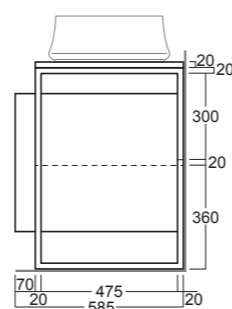

FM 2

kg 90

Struttura in metallo cm 181 con cassetti premi-apri ed elemento a giorno. Sifone salva-spazio e kit di montaggio inclusi.
Colori disponibili: Rovere scuro o cassetto Bianco Opaco e elemento a giorno e top Frassino Grigio.

*Metal frame cm 181 with push-to-open drawers, top and open cabinet. Space-saving siphon and fixing kit included.
Available finish: Dark Oak or Matte White push-to-open drawers and Grey Ashwood finish top and open cabinet.*

FS 1

kg 9

Specchio retroilluminato cm 70x80.
Lighted vanity mirror cm 70x80.