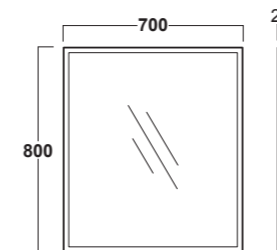

FS 3

kg 0,2

Lampada magnetica per specchio FS 2.
Magnetic lamp for mirror FS 2.