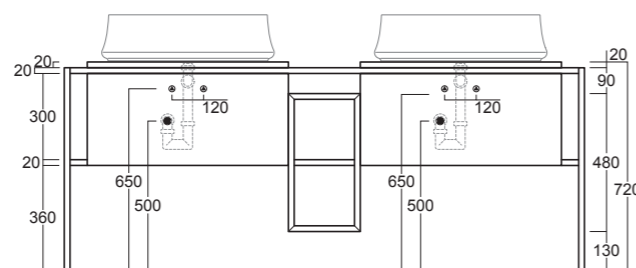

FM 2

kg 90

Struttura in metallo cm 181 con cassetti premi-apri ed elemento a giorno. Sifone salva-spazio e kit di montaggio inclusi.
Colori disponibili: Rovere scuro o cassetto Bianco Opaco e elemento a giorno e top Frassino Grigio.

*Metal frame cm 181 with push-to-open drawers, top and open cabinet. Space-saving siphon and fixing kit included.
Available finish: Dark Oak or Matte White push-to-open drawers and Grey Ashwood finish top and open cabinet.*

FS 1

kg 9

Specchio retroilluminato cm 70x80.
Lighted vanity mirror cm 70x80.