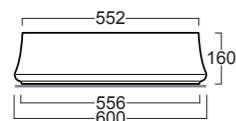

Sharp round counter top wash basin cm 42 with tap hole.

simas

SH 04

kg 11,5

Sharp lavabo ovale d'appoggio cm 60.

Sharp oval counter top wash basin cm 60.

SH 05

kg 12,5