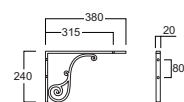

Arcade

Coppia mensole in metallo laccato bianco per consolle AR864/AR874 e lavabi AR824/AR834/AR854

A set of white lacquered metal brackets for console AR864/AR874 and washbasin AR824/AR834/AR854

Etagère laqué blanc pour consolle AR864/AR874 et lavabos AR824/AR834/AR854

Halterung, weiß lackiert für Konsole AR864/AR874 und Waschbecken AR824/AR834/AR854

Кронштейн, материал – лакированная латунь белого цвета. Для консолей AR864/AR874 - AR824/AR834/AR854

MNSAR

Disegni Tecnici

Technical Drawings
Dessins techniques
Technische Zeichnungen
Технические чертежи

Arcade

Lavabo 68 con spalliera monoforo predisposto per rubinetteria a tre fori. Installazione su colonna AR 805

Single hole washbasin 68 with upstand - pre-punched for three tap holes. To be mounted on pedestal AR 805

Lavabo 68 avec dossier mono trois prédisposé pour robinet à trois trous. Installation sur colonne AR 805

Waschbecken 68 mit hohem Rand, Einloch, für Dreilocharmatur vorgesehen. Installation auf Säule AR 805

Умывальник 68 с настенной плитой с одним отверстием, предусмотренный для сантехнической арматуры на три отверстия. Установка на колонне AR 805

AR 824 AR 805

Disegni Tecnici

Technical Drawings
Dessins techniques
Technische Zeichnungen
Технические чертежи

Dati per montaggio

Installation Info
Paramètres de montage
Montageangaben
Данные для монтажа

Lavabo 59 con spalliera monoforo predisposto per rubinetteria a tre fori. Installazione su colonna AR 815

Single hole washbasin 59 with upstand - pre-punched for three tap holes. To be mounted on pedestal AR 815

Lavabo 59 avec dossier mono trou prédisposé pour les robinets à trois trous. Installation sur colonne AR 815